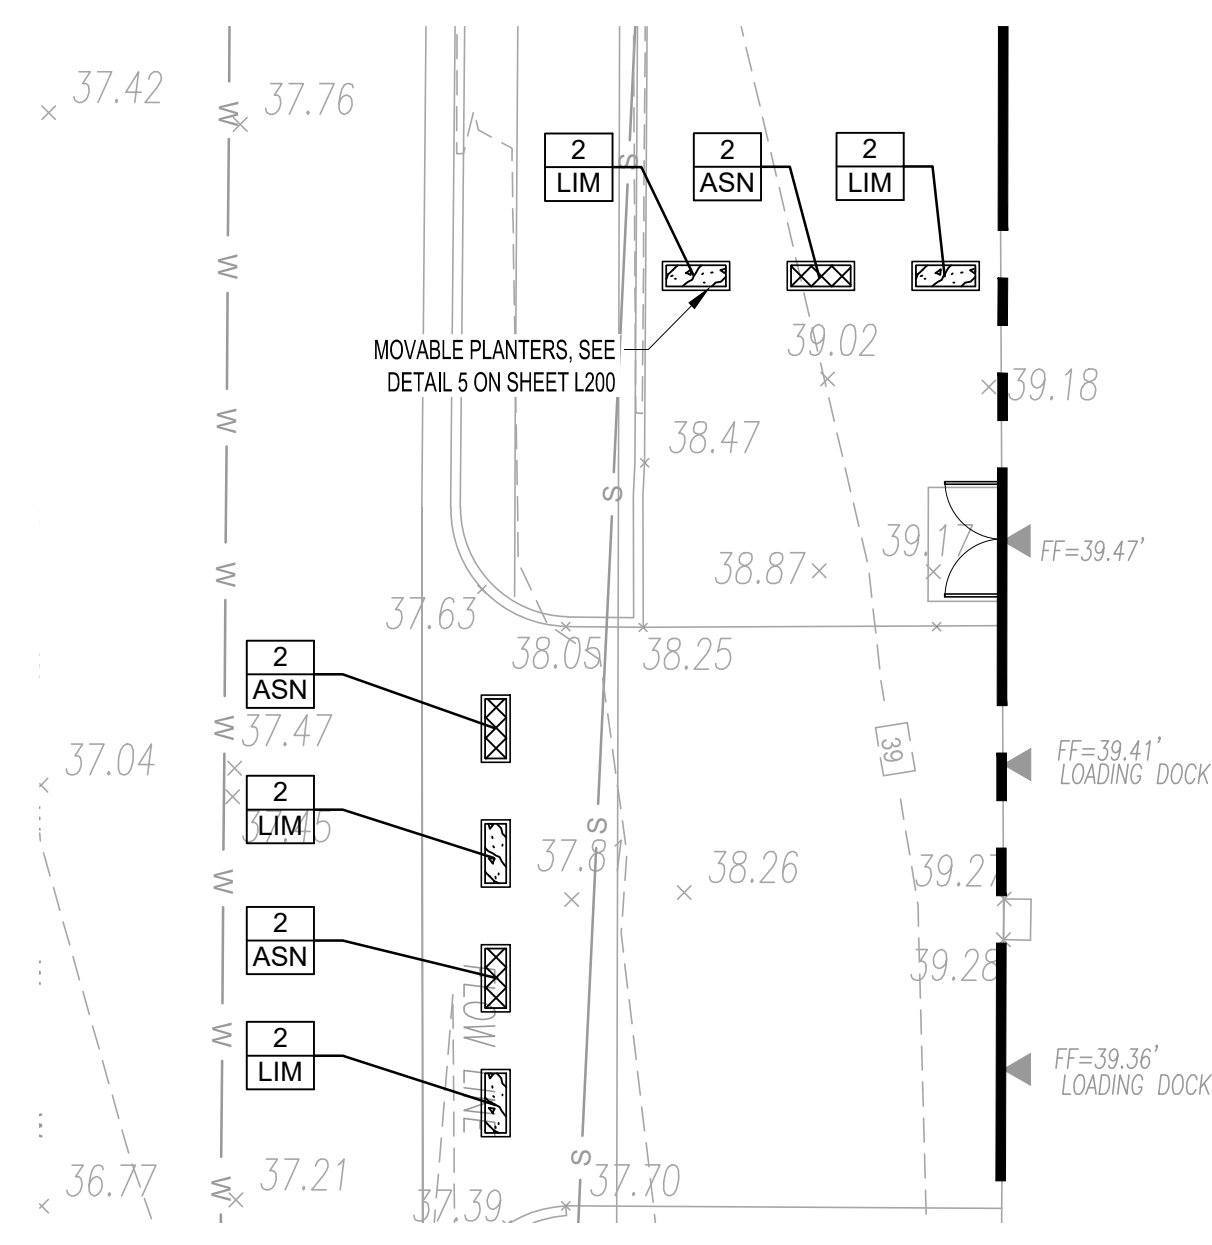

PLANT SCHEDULE

TREES	QTY	BOTANICAL NAME	COMMON NAME	CONT	SIZE
KP	4	Koelreuteria paniculata	Golden Rain Tree	B & B	2.5" cal.
LS	3	Liquidambar styraciflua 'Rotundiloba' TM	Round-Lobed Sweet Gum	B & B	2.5" cal.
SHRUBS	QTY	BOTANICAL NAME	COMMON NAME	CONT	SIZE
BUG	14	Buxus x 'Green Gem'	Green Gem Boxwood	Cont.	18" HT MIN.
CLA	5	Clethra alnifolia 'September Beauty'	Summersweet Clethra	Cont.	18" HT MIN.
ILG	12	Ilex glabra 'Compacta'	Compact Inkberry	Cont.	18" HT MIN.
GROUND COVERS	QTY	BOTANICAL NAME	COMMON NAME	CONT	SPACING
ASN	74	Aster novae-angliae 'Alma Potschke'	Alma Potschke New England Aster	1 gal	18" o.c.
CAP	89	Carex pensylvanica	Pennsylvania Sedge	1 gal	18" o.c.
ECP	28	Echinacea purpurea	Purple Coneflower	1 gal	18" o.c.
LIM	87	Liriope muscari 'Variegata'	Variegated Lily Turf	1 gal	18" o.c.
PAV	28	Panicum virgatum 'Heavy Metal'	Blue Switch Grass	1 gal	18" o.c.
SOS	66	Solidago sphacelata 'Golden Fleece'	Autumn Goldenrod	1 gal	18" o.c.

No.	REVISIONS	DATE	BY

Kimley»Horn
© 2010 KIMLEY-HORN AND ASSOCIATES, INC.
11400 COMMERCE PARKWAY, SUITE 400
RESTON, VA 20191

KHA PROJECT	110613000
DATE	8/9/19
SCALE	AS SHOWN
DESIGNED BY	CMP
DRAWN BY	CMP
CHECKED BY	K.A.

LANDSCAPE PLAN

770 M STREET SE
PREPARED FOR
NCC
DISTRICT OF COLUMBIA

SHEET NUMBER
L100