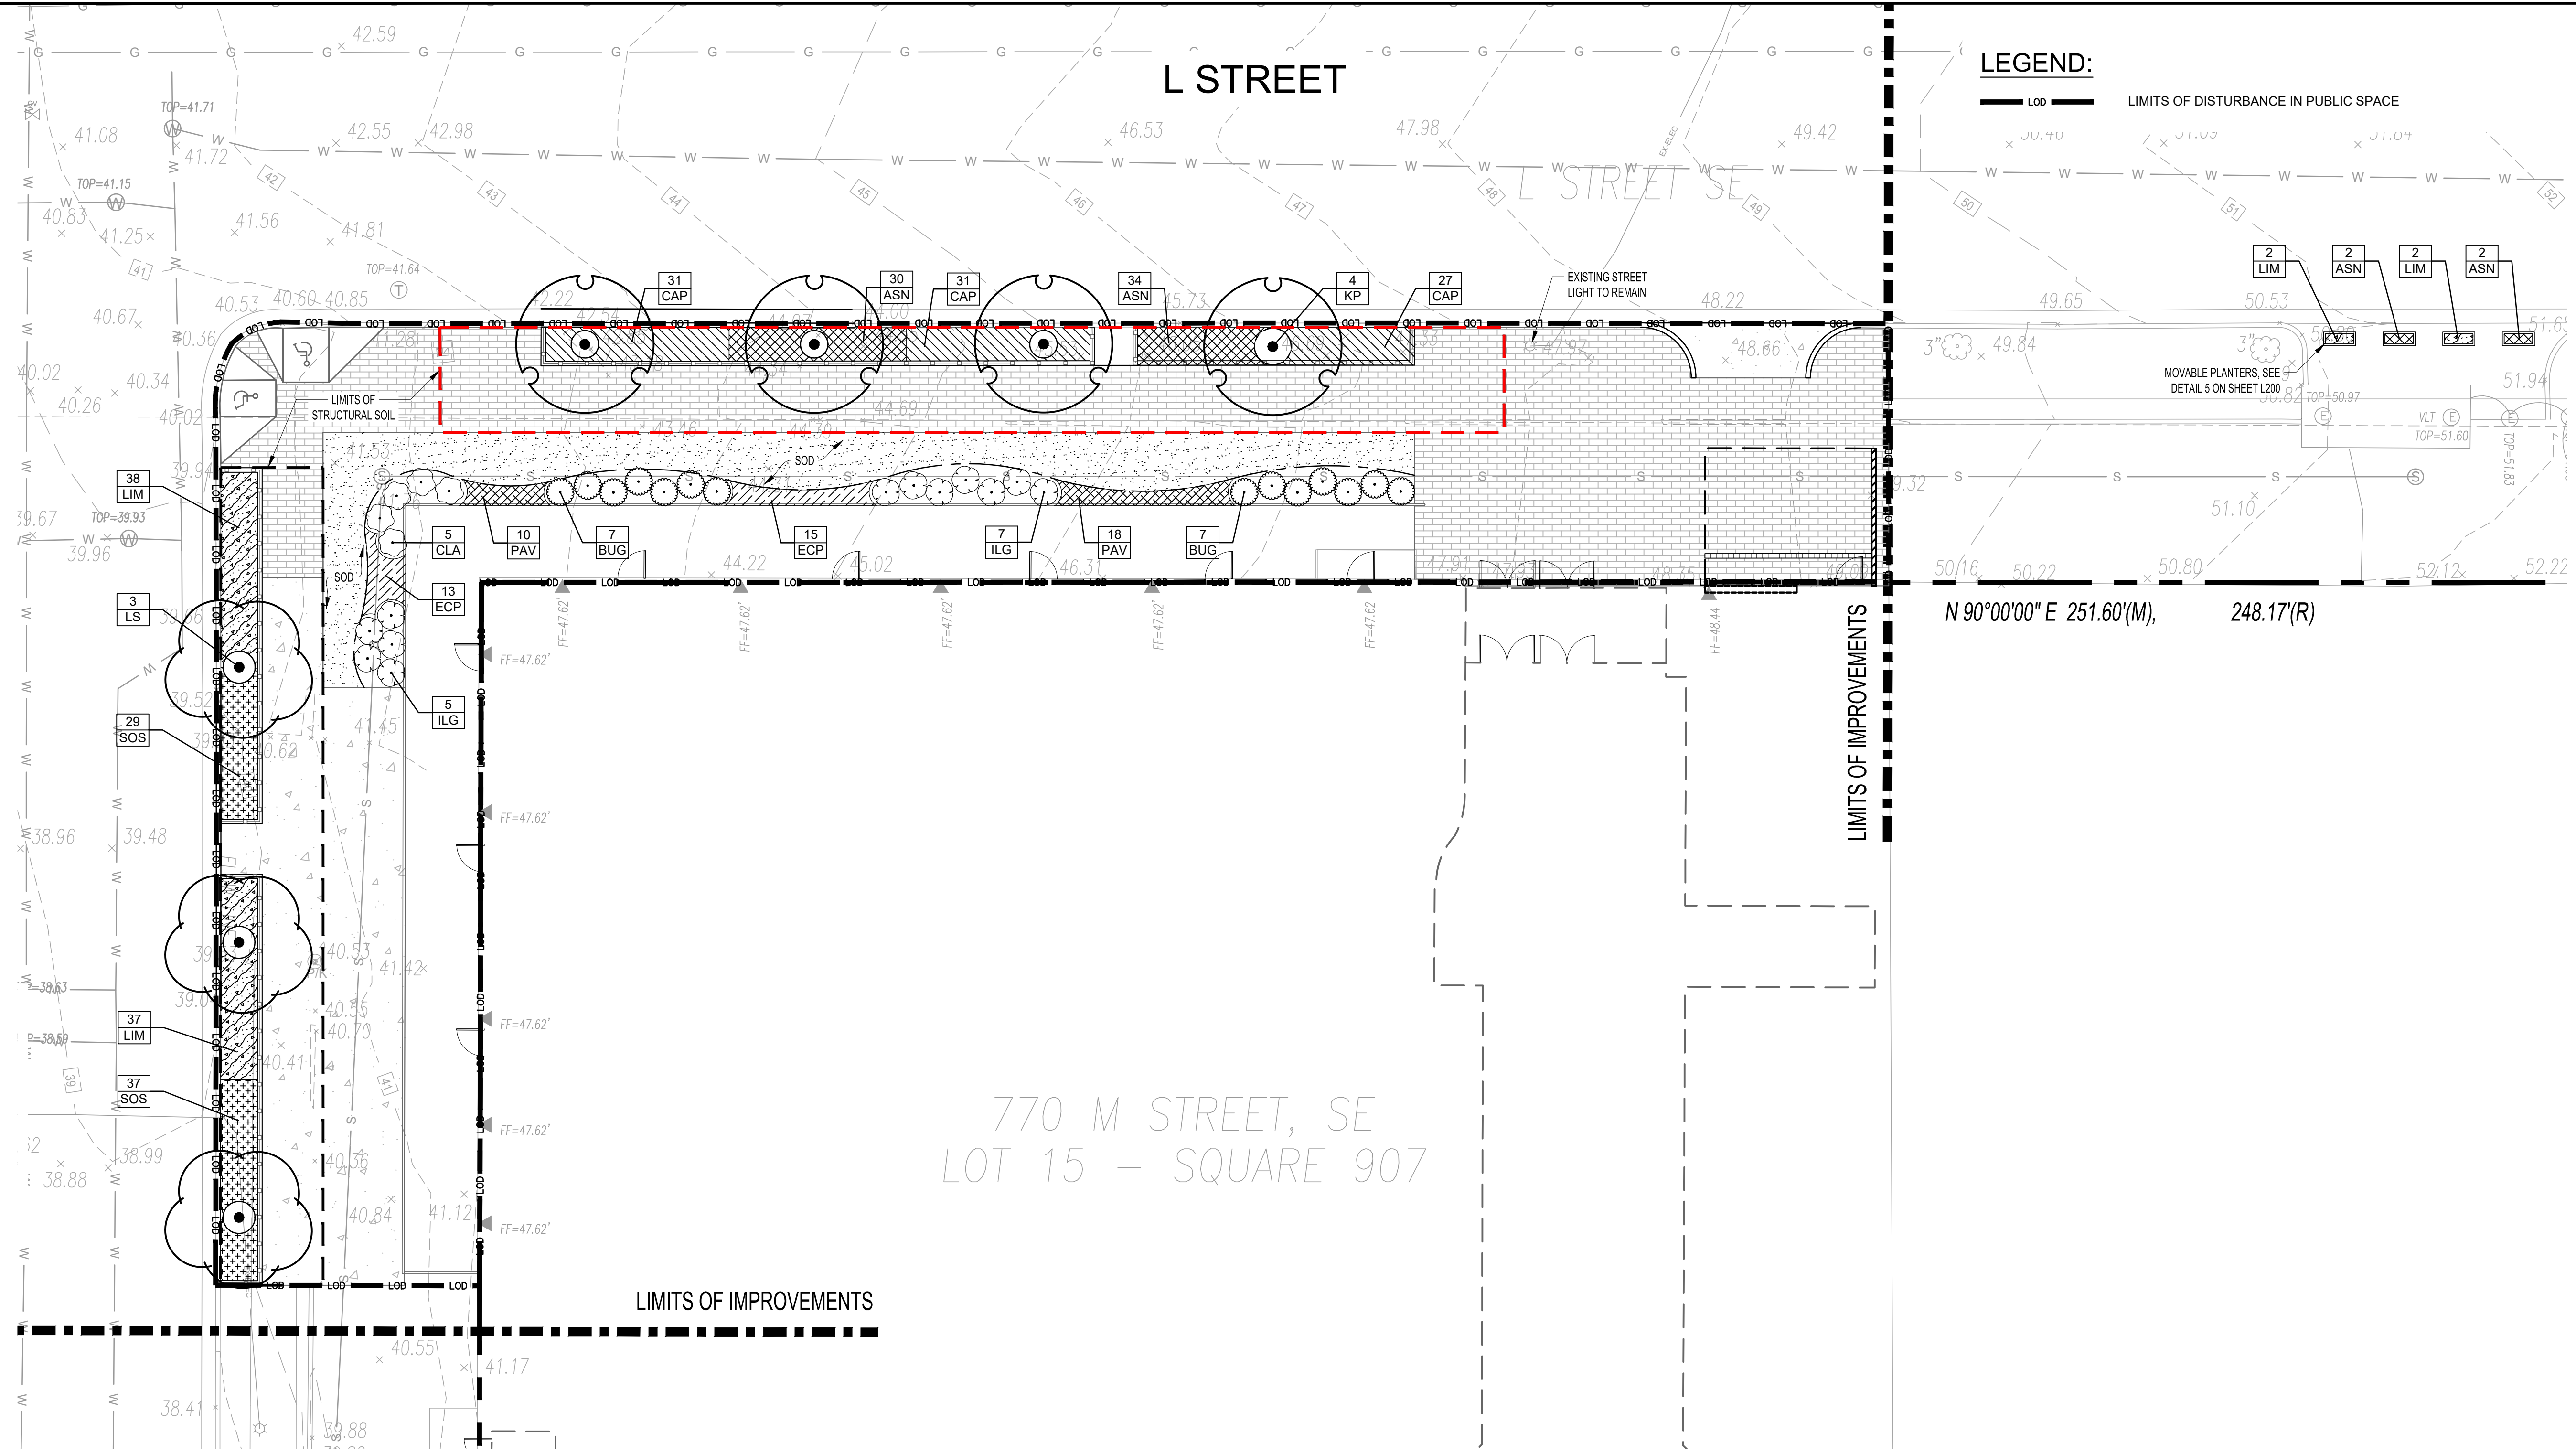

LEGEND:

— LOD — LIMITS OF DISTURBANCE IN PUBLIC SPACE

GRAPHIC SCALE IN FEET
0 5 10 20

770 M STREET, SE
LOT 15 - SQUARE 907